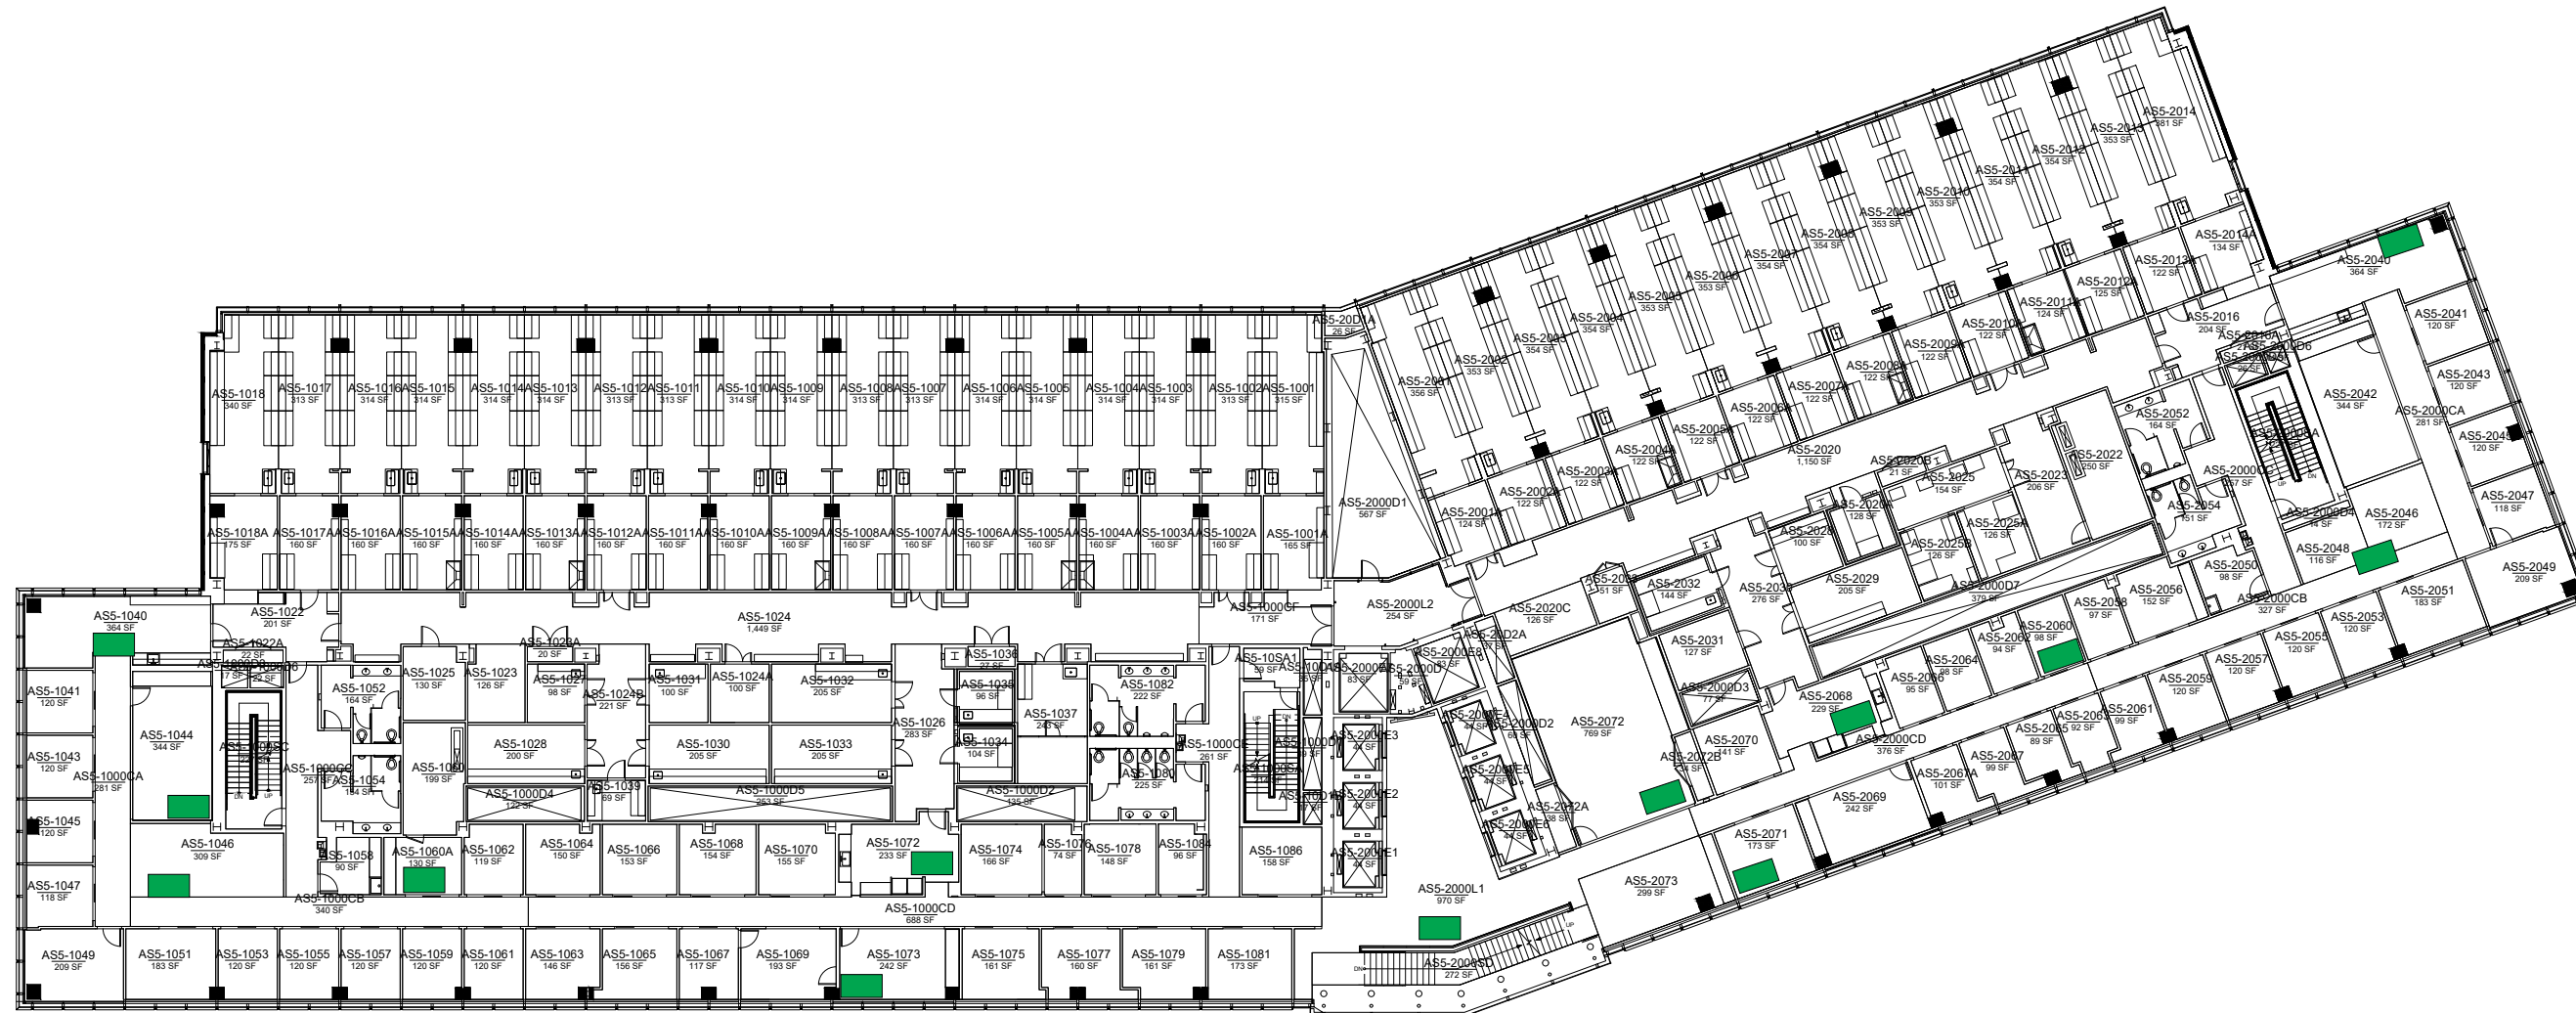

- Centralized Trash Hub
- Area not serviced

ALBERT SHERMAN CENTER

BASE FLOOR PLAN

FIRST FLOOR
AS-1

Report Date: 10/23/2023

Centralized Trash Hub

Area not serviced

iCELS has traditional trash except for entry office spaces.

ALBERT SHERMAN CENTER
BASE FLOOR PLAN

**SECOND FLOOR
AS-2**

Report Date: 02/09/2024

-  Centralized Trash Hub
-  Area not serviced

ALBERT SHERMAN CENTER

BASE FLOOR PLAN

FLOOR 3
AS-3

Report Date: 02/01/2024

- Centralized Trash Hub
- Lab Recycling
- Area not serviced

ALBERT SHERMAN CENTER

BASE FLOOR PLAN

FOURTH FLOOR
AS-4

Report Date: 07/01/2024

Centralized Trash Hub

Area not serviced

- Centralized Trash Hub
- Lab Recycling
- Area not serviced

ALBERT SHERMAN CENTER

BASE FLOOR PLAN

SIXTH FLOOR
AS-6

Report Date: 07/01/2024

-  Centralized Trash Hub
-  Lab Recycling
-  Area not serviced

ALBERT SHERMAN CENTER

BASE FLOOR PLAN

SEVENTH FLOOR
AS-7