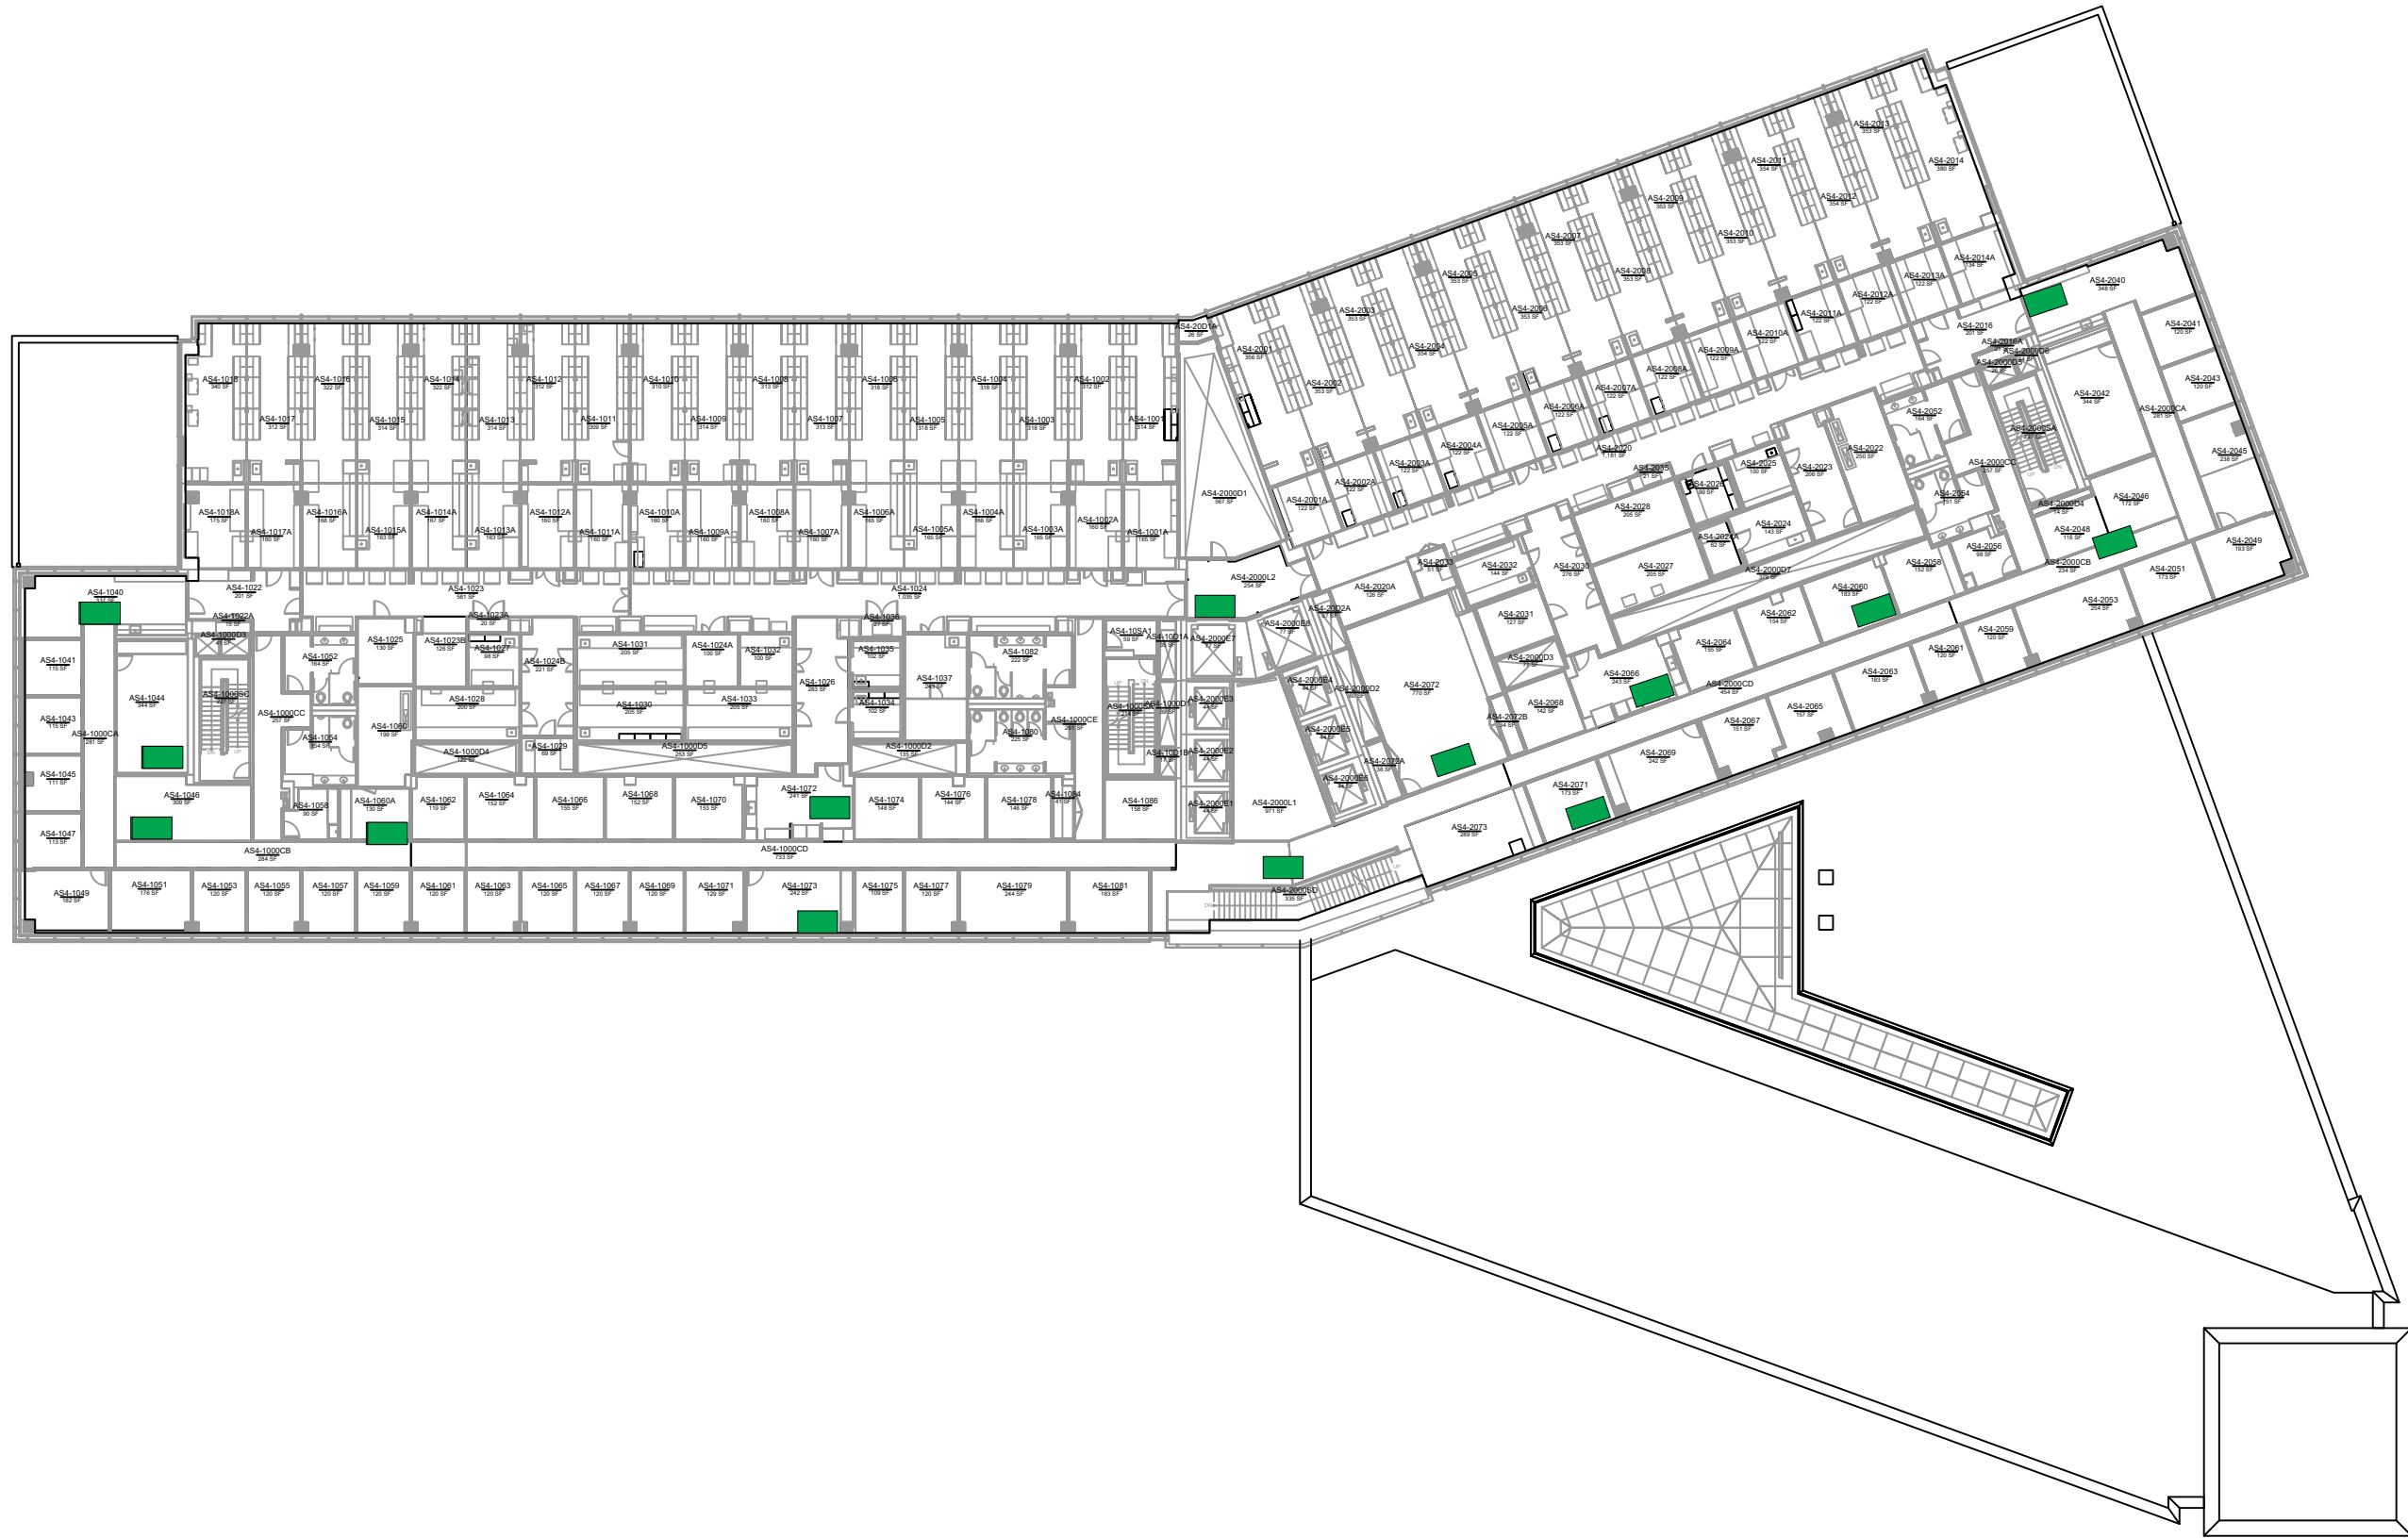

- Centralized Trash Hub
- Area not serviced

ALBERT SHERMAN CENTER

BASE FLOOR PLAN

FIRST FLOOR
AS-1

Report Date: 10/23/2023

Centralized Trash Hub

Area not serviced

iCELS has traditional trash except for entry office spaces.

ALBERT SHERMAN CENTER
BASE FLOOR PLAN

**SECOND FLOOR
AS-2**

Report Date: 02/09/2024

-  Centralized Trash Hub
-  Area not serviced

ALBERT SHERMAN CENTER

BASE FLOOR PLAN

FLOOR 3
AS-3

Report Date: 02/01/2024

- Centralized Trash Hub
- Lab Recycling
- Area not serviced

ALBERT SHERMAN CENTER

BASE FLOOR PLAN

FOURTH FLOOR
AS-4

Report Date: 07/01/2024

Centralized Trash Hub

Area not serviced

- Centralized Trash Hub
- Lab Recycling
- Area not serviced

ALBERT SHERMAN CENTER

BASE FLOOR PLAN

SIXTH FLOOR
AS-6

Report Date: 07/01/2024

-  Centralized Trash Hub
-  Lab Recycling
-  Area not serviced

ALBERT SHERMAN CENTER

BASE FLOOR PLAN

SEVENTH FLOOR
AS-7